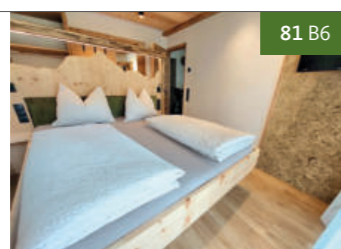

28 16

	ÜF €	VP €
A 2	633,00–876,00	693,00–936,00
A 2-5	917,00–1.290,00	977,00–1.350,00
A 2-5	1.074,00–1.470,00	1.134,00–1.530,00
A 2-9	1.767,00–2.460,00	1.827,00–2.520,00

CHALETs

BLOSEGGHOF CHALETs

Florian Gasteiger
Innerratschings 20
I-39040 Ratschings
M +39 348 274 18 08
info@blosegghof-chalets.com
www.blosegghof-chalets.com