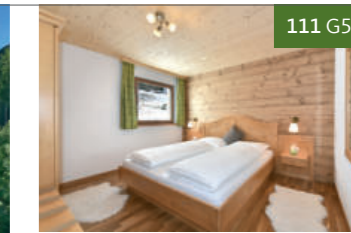

111 G5

	VS €	HS €
A 2	65,00	75,00
A 2–4	70,00	80,00
A 2–5	110,00	125,00

NESTLHOF

Fam. Psenner
Jaufenpasstraße 10
I-39040 Ratschings
M +39 338 456 60 61
T +39 0472 755 088
T +39 0472 756 714
info@nestlhof.com
www.nestlhof.com