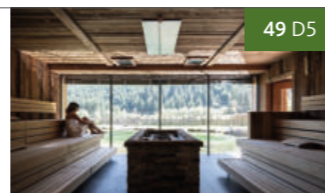

★★★★S HOTELS, ★★★★★ HOTELS

ALPHOTEL TYROL WELLNESS, CHALETS & FAMILY RESORT

★★★★S

Fam. Eisendle
Innerratschings, Hauern 8
I-39040 Ratschings
T +39 0472 659 158
F +39 0472 659 202
info@alphotel-tyrol.com
www.alphotel-tyrol.com

D DURCHATMEN. FREI SEIN!
Zeit für mich. Zeit für uns. Familienzeit

Das Wellness, Chalets & Family Resort Alphotel Tyrol bietet mit seiner bezaubernden Lage, direkt im Wander- und Skigebiet Ratschings, für erwachsene Wellnessgenießer, sowie kleine Fun- und Actionfreunde ein besonderes Urlaubsparadies. Eingebettet in einer 10.000 m² großen Parkanlage mit Teichlandschaft und

Streichelzoo, dem neu erweiterte Wellnessbereich mit täglichem Aufgussprogramm, sowie die warmen, chlorfreien Pools, machen das Resort so einzigartig. Mit viel Herz führt die Gastgeberfamilie ihr Haus – eine Oase der Ruhe für Wellnessliebhaber, ein Familienhotel mit ganzjähriger Kinderbetreuung und eine Erlebniswelt für alle, die sich einfach verwöhnen lassen und die Natur entdecken wollen.

134 40 28 68 16

49 D5